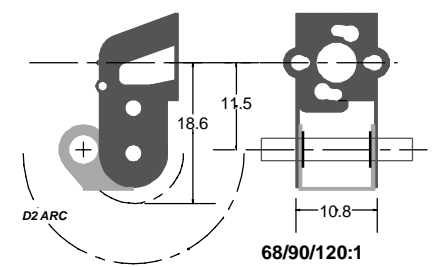

GEARBOX PROFILES

Scale: full size

RoadRunner

RoadRunner+

RoadRunner Compact+

68/90/120:1 LoadHauler

68/90/120:1 LoadHauler+

LoadHauler Compact+

DriveStretchers

These can be added to the articulated boxes.

CHECK THIS SCALE - IT SHOULD BE 150MM LONG