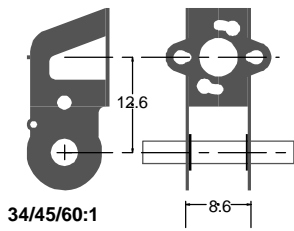

GEARBOX PROFILES

Scale: full size

RoadRunner

RoadRunner+

RoadRunner Compact+

68/90/120:1 LoadHauler

68/90/120:1 LoadHauler+

LoadHauler Compact+

DriveStretchers

These can be added to the articulated boxes.

CHECK THIS SCALE - IT SHOULD BE 150MM LONG