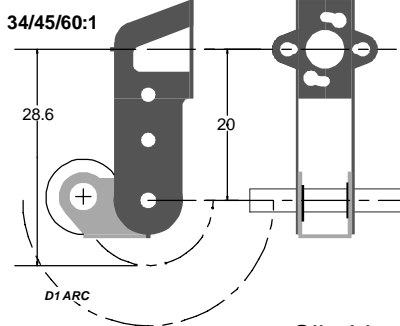

GEARBOX PROFILES

Scale: full size

HiFlier+

These can be added to the articulated boxes.

CHECK THIS SCALE - IT SHOULD BE 150MM LONG