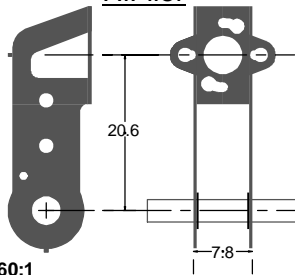

GEARBOX PROFILES

Scale: full size

HiFlier

These can be added to the articulated boxes.

CHECK THIS SCALE - IT SHOULD BE 150MM LONG