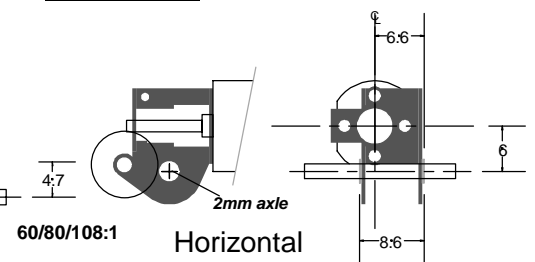

MicroMisers