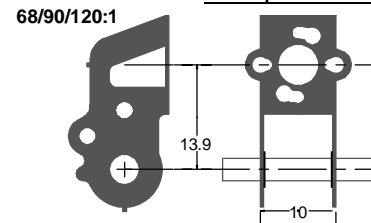

HumpShunter