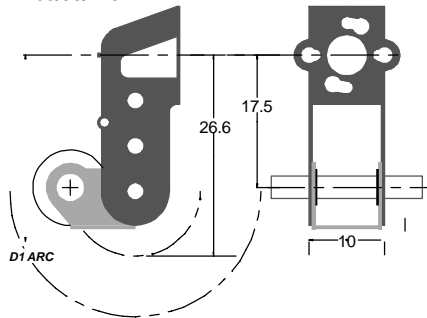

GEARBOX PROFILES

Scale: full size

RoadRunner

RoadRunner+

RoadRunner Compact+

68/90/120:1 LoadHauler

68/90/120:1 LoadHauler+

LoadHauler Compact+

DriveStretchers

These can be added to the articulated boxes.

CHECK THIS SCALE - IT SHOULD BE 150MM LONG