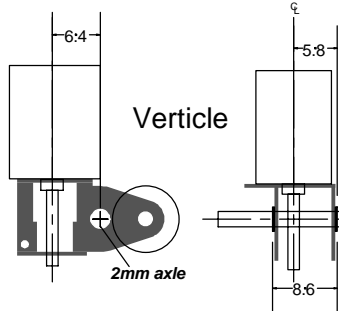

GEARBOX PROFILES

Scale: full size

Verticle

These can be added to the articulated boxes.

CHECK THIS SCALE - IT SHOULD BE 150MM LONG