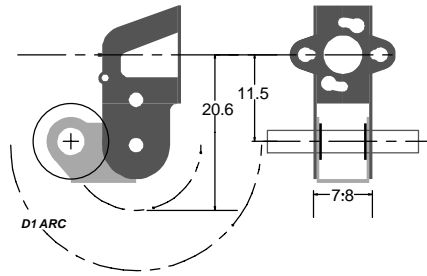

GEARBOX PROFILES

Scale: full size

RoadRunner

RoadRunner+

RoadRunner Compact+

68/90/120:1 LoadHauler

68/90/120:1 LoadHauler+

LoadHauler Compact+

DriveStretchers

These can be added to the articulated boxes.

CHECK THIS SCALE - IT SHOULD BE 150MM LONG