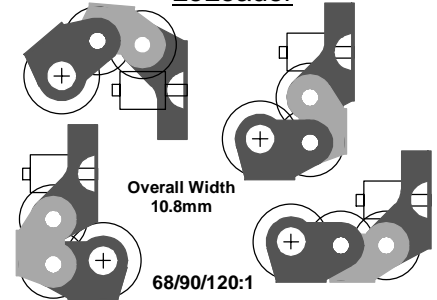

GEARBOX PROFILES

Scale: full size

LoLoader

These can be added to the articulated boxes.

CHECK THIS SCALE - IT SHOULD BE 150MM LONG