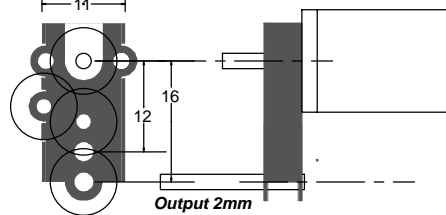

GEARBOX PROFILES

Scale: full size

RoadRunner

RoadRunner+

RoadRunner Compact+

68/90/120:1 LoadHauler

68/90/120:1 LoadHauler+

LoadHauler Compact+

DriveStretchers

These can be added to the articulated boxes.

CHECK THIS SCALE - IT SHOULD BE 150MM LONG