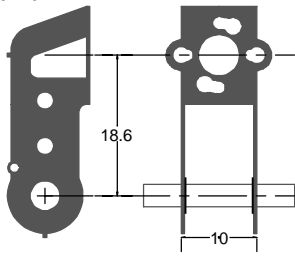

GEARBOX PROFILES

Scale: full size

RoadRunner

RoadRunner+

RoadRunner Compact+

68/90/120:1 LoadHauler

68/90/120:1 LoadHauler+

LoadHauler Compact+

DriveStretchers

These can be added to the articulated boxes.

CHECK THIS SCALE - IT SHOULD BE 150MM LONG