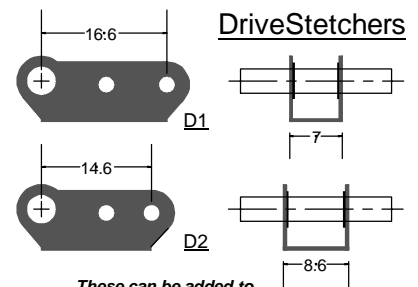

GEARBOX PROFILES

Scale: full size

RoadRunner

RoadRunner+

RoadRunner Compact+

68/90/120:1 LoadHauler

68/90/120:1 LoadHauler+

LoadHauler Compact+

DriveStretchers

These can be added to the articulated boxes.

CHECK THIS SCALE - IT SHOULD BE 150MM LONG