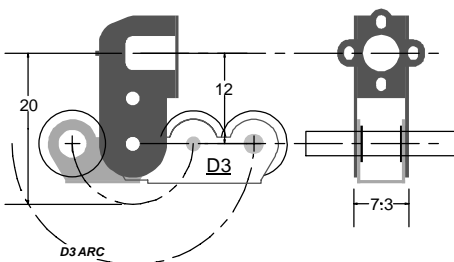

SlimLiner+