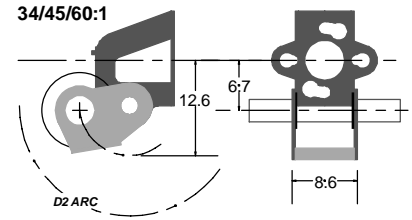

GEARBOX PROFILES

Scale: full size

RoadRunner

RoadRunner+

RoadRunner Compact+

68/90/120:1 LoadHauler

68/90/120:1 LoadHauler+

LoadHauler Compact+

DriveStretchers

These can be added to the articulated boxes.

CHECK THIS SCALE - IT SHOULD BE 150MM LONG